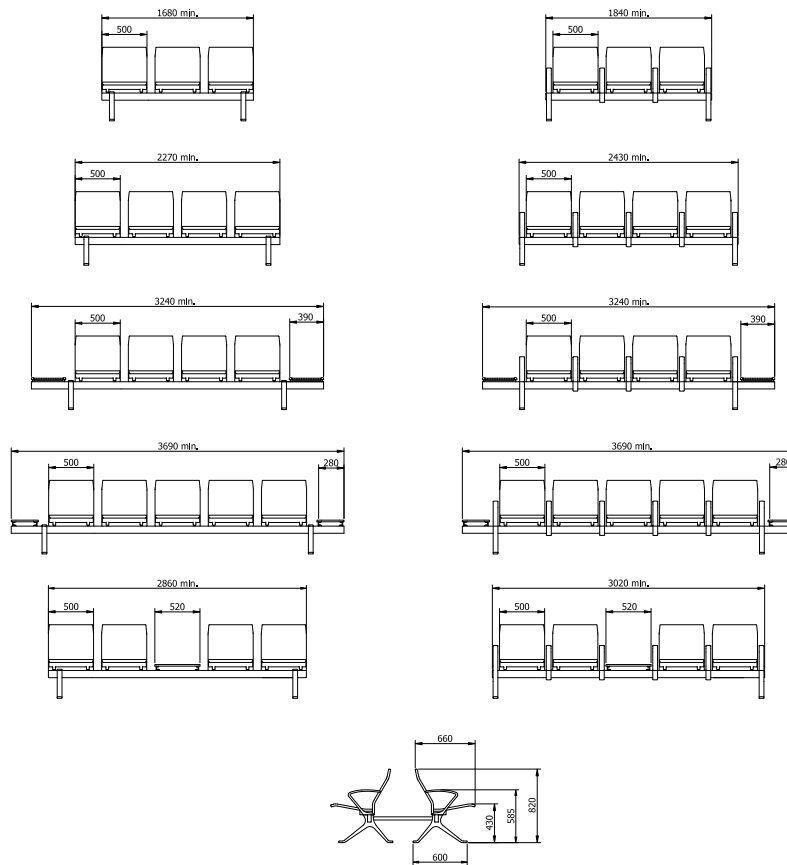

# FLY II 2D PU SYSTEM

TYLKO BAGAŻ PODRĘCZNY  
HAND LUGGAGE ONLY

REAL

REAL

## ALUMINIUM FINISHING

POWDER COATED  
TABLES

BRUSHED

POLISHED

STEEL

HPL OR BLACK PU

HPL WOOD

REAL works with ISO 9001: 2008 Quality Management System issued by TUV RHEINLAND.  
All our products are certified in terms of durability, stability, inflammability, hygiene and ergonomics.  
All seats have positive opinion for ergonomics from The Medical Institute.

We connect our seating with line and back-to-back connectors.