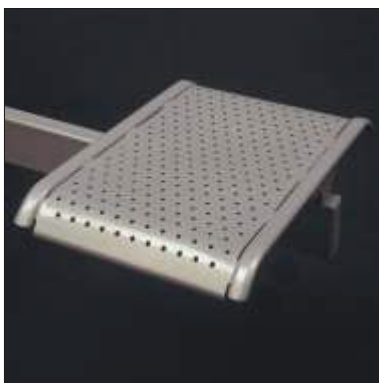

# FLY II 2D PU SYSTEM

TYLKO BAGAŻ PODRĘCZNY  
HAND LUGGAGE ONLY

REAL

REAL

## ALUMINIUM FINISHING

POWDER COATED  
TABLES

BRUSHED

POLISHED

STEEL

HPL OR BLACK PU

HPL WOOD

REAL works with ISO 9001: 2008 Quality Management System issued by TUV RHEINLAND.  
All our products are certified in terms of durability, stability, inflammability, hygiene and ergonomics.  
All seats have positive opinion for ergonomics from The Medical Institute.

We connect our seating with line and back-to-back connectors.