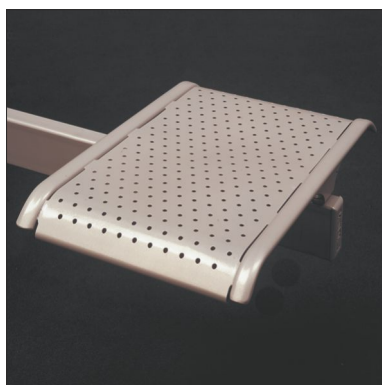

FLY II 2D SYSTEM

REAL

PU

REAL

PU + WOOD ▲

▼ PU

LOW

MEDIUM

FINISHINGS

ALUMINIUM FINISHING

POWDER COATED

BRUSHED

POLISHED

TABLES

STEEL

PU BLACK OR COLOR