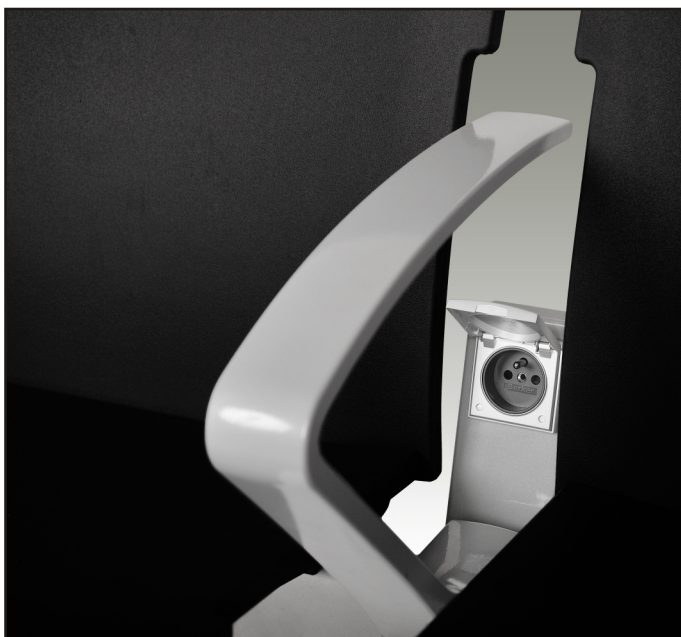

POWER SOLUTIONS FOR FLY SEATING SYSTEMS

INOX SERIES

INOX SOCKET + USB

INOX TRIPLE (2 SOCKETS + USB)

INOX SOCKET SINGLE

INOX USB SINGLE

POWER SOLUTIONS FOR FLY SEATING SYSTEMS

UNIVERSAL SERIES

UNIVERSAL USB OPEN

UNIVERSAL USB CLOSED

UNIVERSAL SOCKET WITH ARMREST OPEN

UNIVERSAL SOCKET WITH ARMREST CLOSED