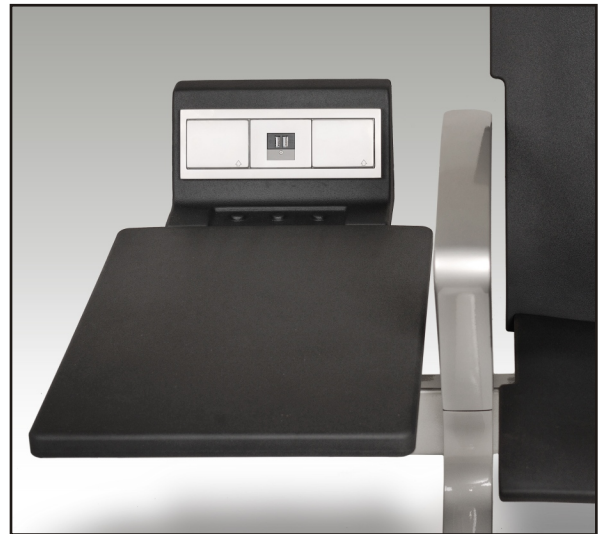

POWER SOLUTIONS FOR FLY SEATING SYSTEMS

INOX SERIES

INOX SOCKET + USB

INOX TRIPLE (2 SOCKETS + USB)

INOX SOCKET SINGLE

INOX USB SINGLE

POWER SOLUTIONS FOR FLY SEATING SYSTEMS

UNIVERSAL SERIES

UNIVERSAL USB OPEN

UNIVERSAL USB CLOSED

UNIVERSAL SOCKET WITH ARMREST OPEN

UNIVERSAL SOCKET WITH ARMREST CLOSED